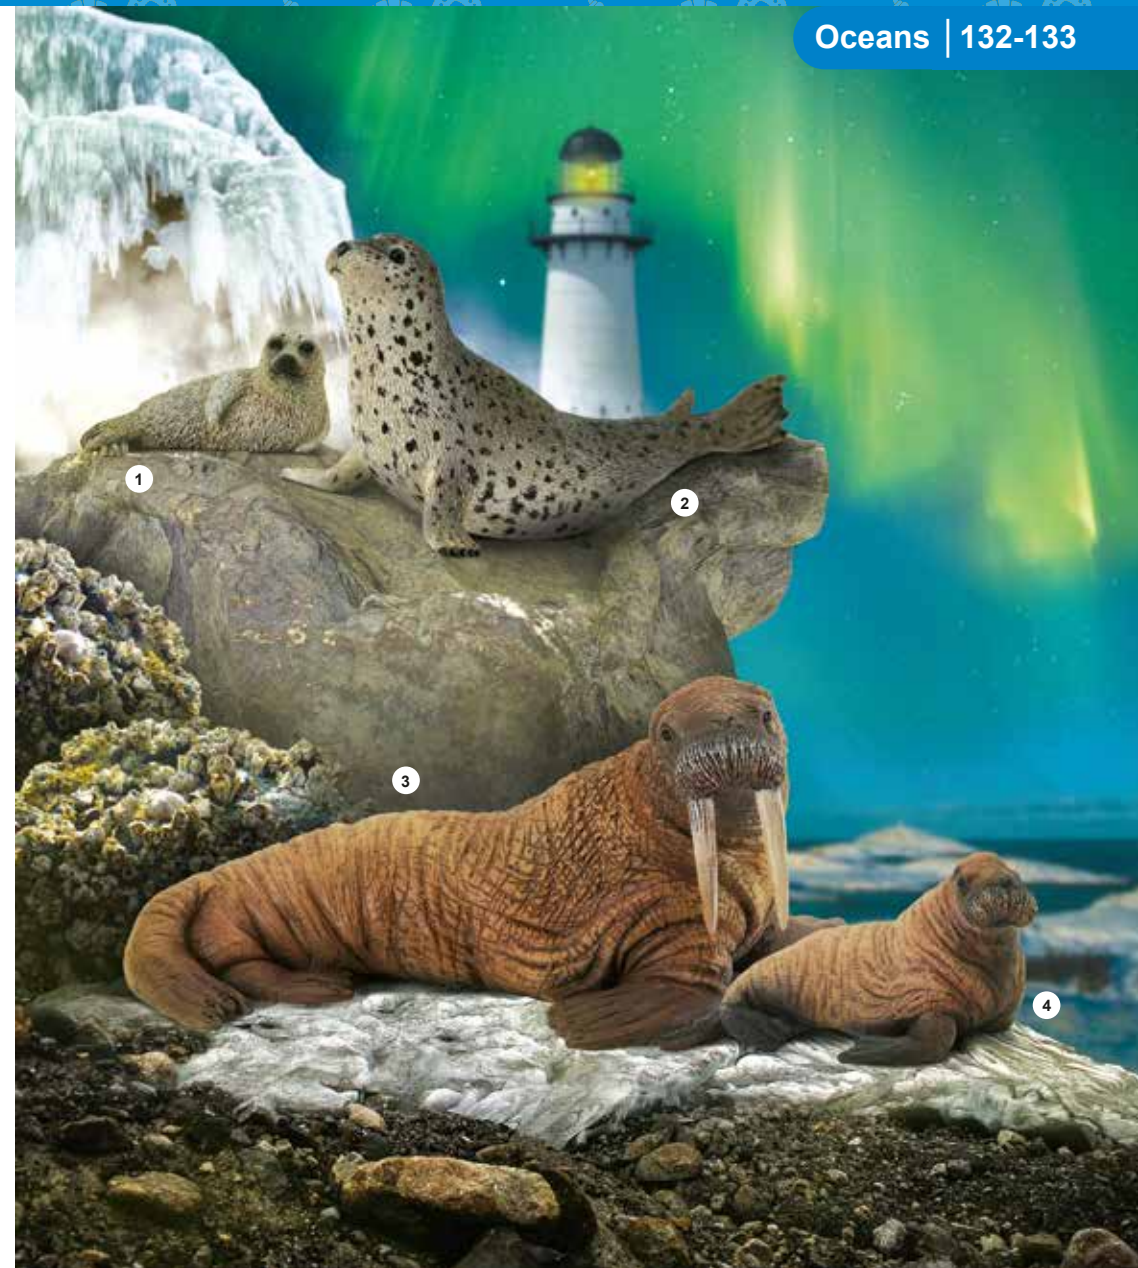

4 892900 882147

• 88215
Polar Bear Cub-Standing
 L 6.5 x H 4 cm
 L 2.6 x H 1.6 in

4 892900 882154

• 88216
Polar Bear Cub-Sitting
 L 6 x H 3.5 cm
 L 2.4 x H 1.4 in

4 892900 882161

1 | 88681
Spotted Seal Pup

• 88658
Spotted Seal
L 10.5 x H 5 cm
L 4.1 x H 2 in

In Celtic and northern European folklore, the unicorn is depicted as a white horse-like animal with a long horn.

In the middle ages, it was commonly described as an extremely wild woodland creature, a symbol of purity and grace