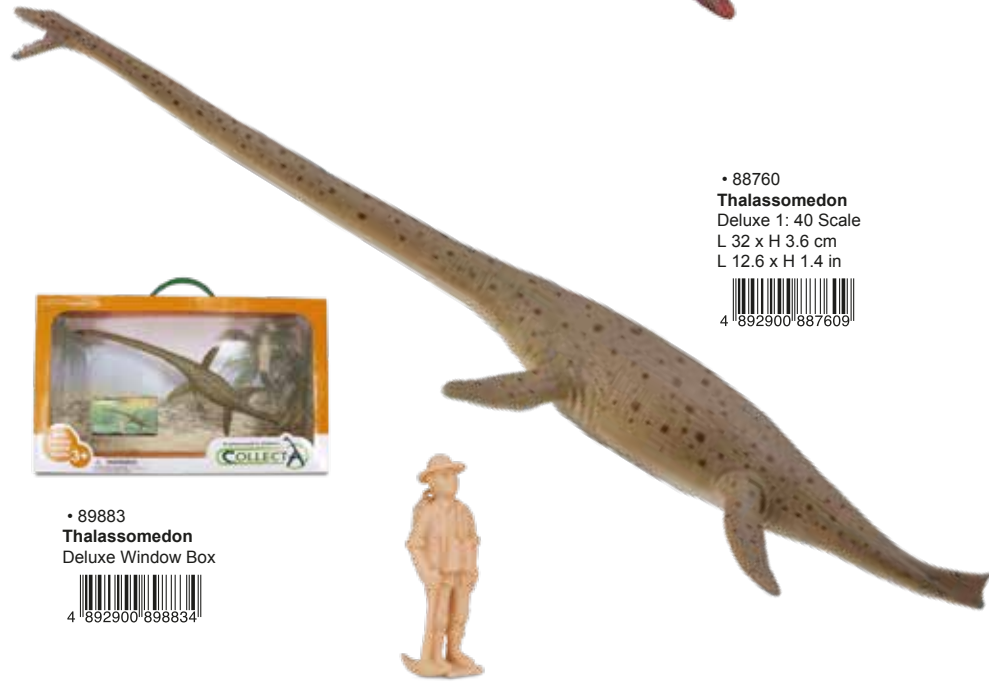

• 89883
Thalassomedon
Deluxe Window Box

• 88760
Thalassomedon
Deluxe 1: 40 Scale
L 32 x H 3.6 cm
L 12.6 x H 1.4 in