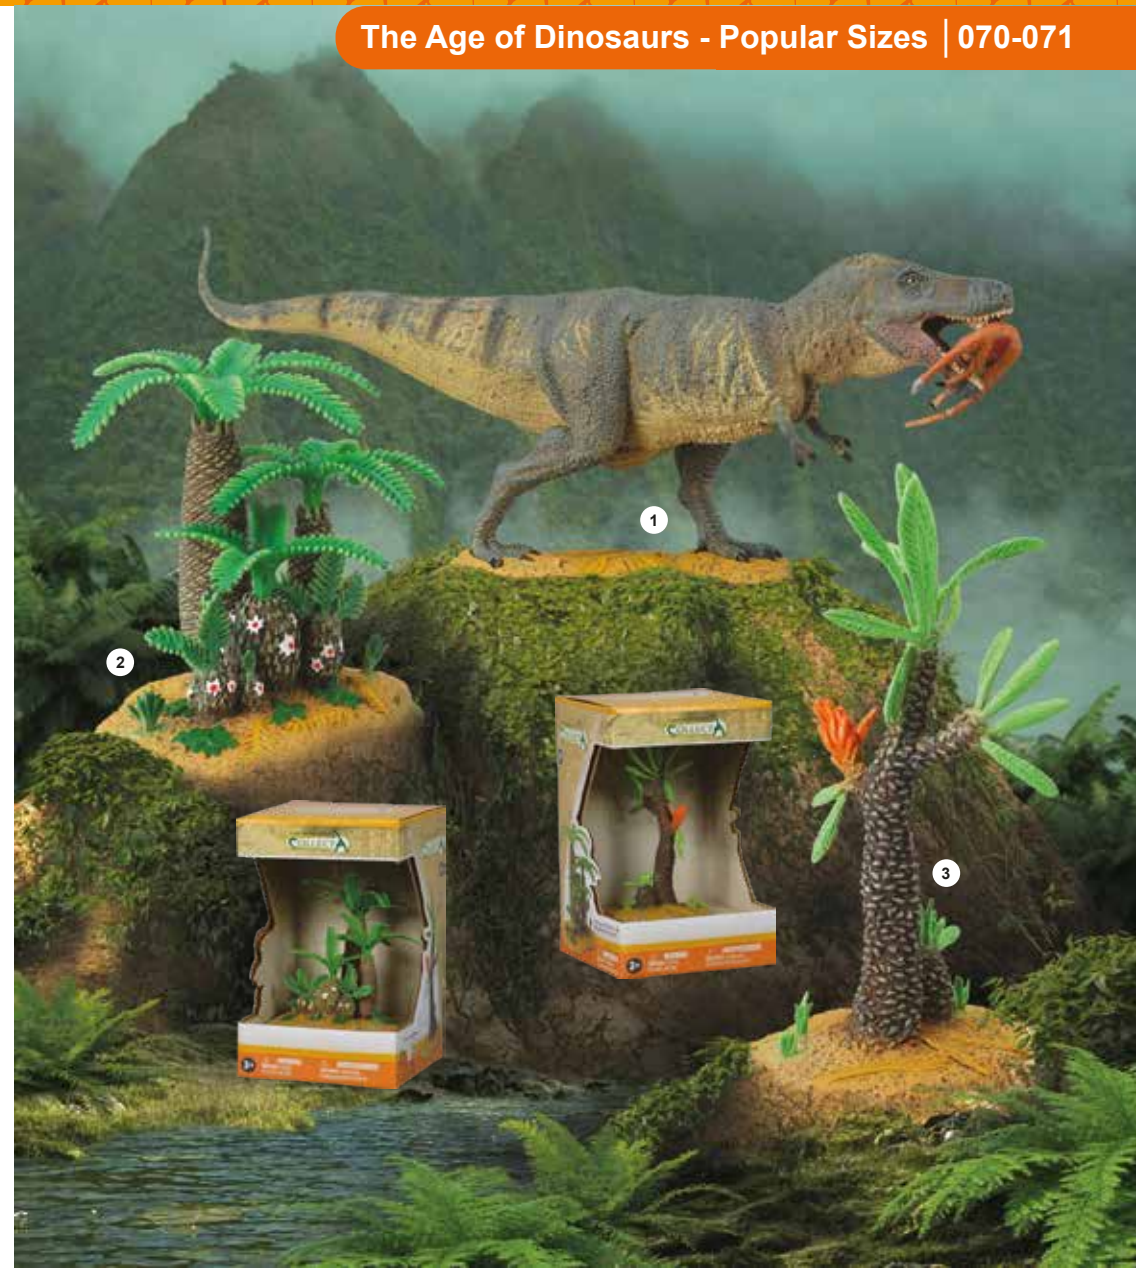

4 892900 886220

Prehistoric World

• 88524
Hypsilophodon Family
L 9.1 x H 3.9 cm
L 3.5 x H 1.5 in

4 892900 88524 7

• 89332
12" Cycad Tree
Deluxe
L 21 x H 29 cm
L 8.3 x H 11.4 in

4 892900 89332 7

• 89329
10" Ginkgo Biloba Tree
Deluxe
L 19 x H 25 cm
L 7.5 x H 9.8 in

4 892900 89329 7

The Age of Dinosaurs - Popular Sizes | 070-071

1 | 88573
Tyrannosaurus Rex with Prey - Struthiomimus
L 24 x H 8 cm
L 9.4 x H 3.1 in

4 892900 88573 5

2 | 89403
Monathesia & Cycadeoidea
Deluxe
L 9 x H 9.5 cm
L 3.5 x H 3.7 in