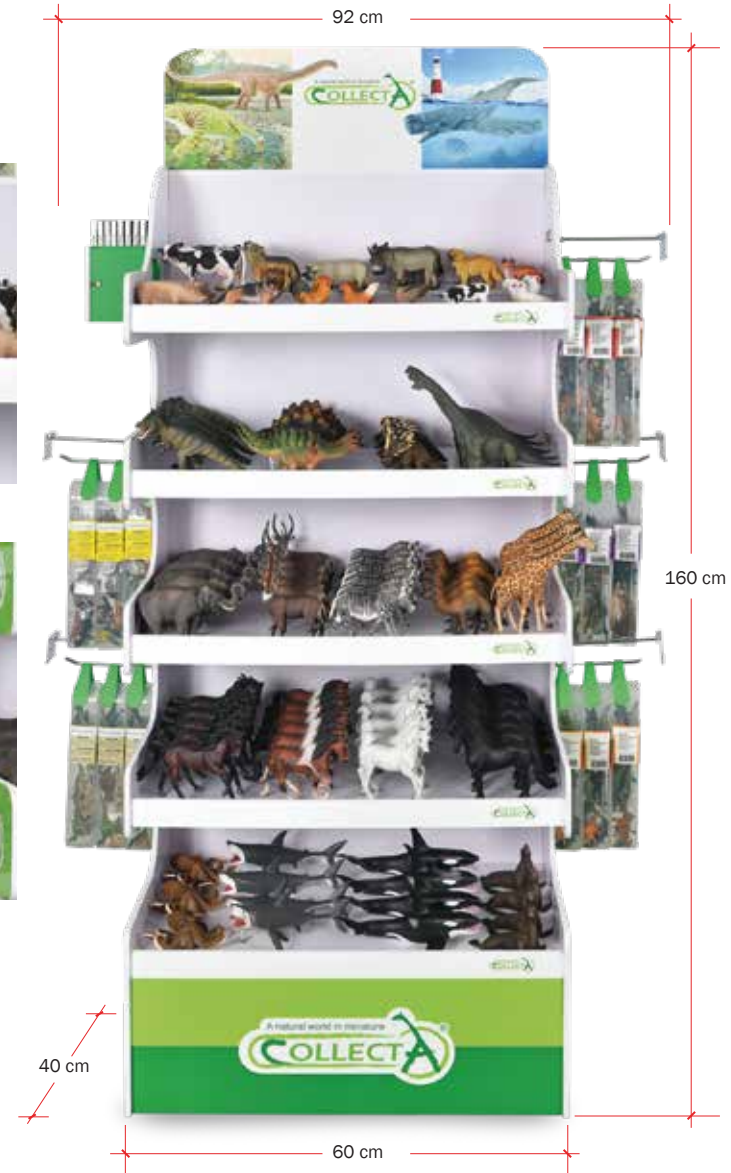

More box sets are available.